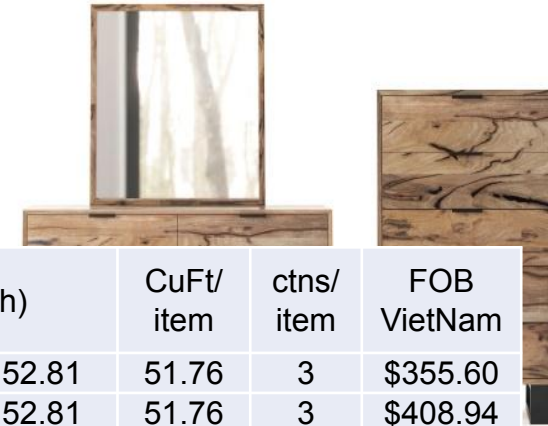

Mulga - 66

Materials	group name	description	dimension (inch)			CuFt/ item	ctns/ item	FOB VietNam
- Timber: Marri - MDF/Plywood: Carb P2 with matching veneer grain. - Slats system: 12 pcs of Plywood slats, center support rail with 2 center support legs. - Hardware: 3/4 extension runner - Finish type: NC lacquer - Assembly:KD Leg of Cabinet and Bed - Bed assembly with Triple Hook Slot bed bracket	Mulga	Mulga Queen Bed	65.23	86.33	52.81	51.76	3	$355.60
		Mulga King Bed	81.09	86.33	52.81	51.76	3	$408.94
		Mulga Cali King Bed	77.11	90.23	52.81	51.76	3	$397.51
		Mulga Nighstand	25.78	17.58	23.44	20.51	1	$140.97
		Mulga Chesserole	52.73	17.58	49.61	20.51	1	$481.33
		Mulga Chest of 5Drawers	39.06	17.58	47.66	20.51	1	$356.87
		Mulga Dresser 6Drawers	58.59	17.58	32.81	20.51	1	$383.54
		Mulga Mirror	35.16	35.16	1.17	38.09	1	$91.44
		Mulga TV Console	50.78	15.63	35.74	18.55	1	$285.75