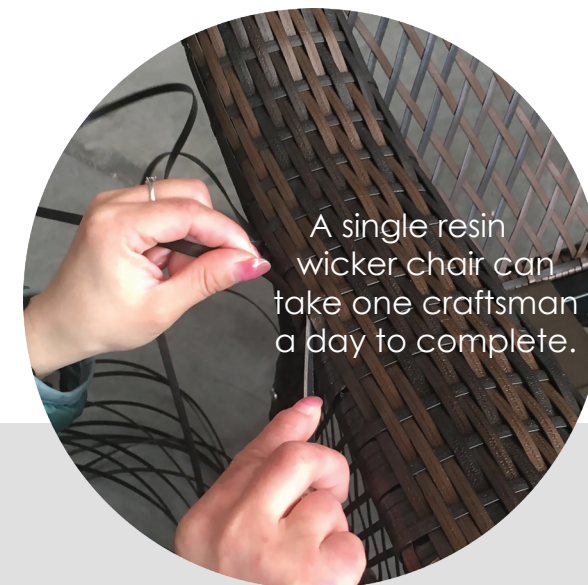

# GatherCraft™

GatherCraft™

QUALITY HOME FURNISHINGS

*Where Friends  
& Family Gather.*

Gather Craft outdoor furniture has been transforming people's yards into coveted living spaces for twenty years. Whether you use this area for entertaining or as a retreat from the world, you'll find that GatherCraft doesn't compromise on quality, comfort, or style when it comes to crafting our quality resin wicker, cast aluminum, and wrought aluminum furnishings.

## HAND CRAFTED DETAILS

Our resin wicker is UV protected and designed to withstand years of use. Created with resin that varies in both texture and color, each piece is hand-woven over steel-reinforced, heavy-gauge aluminum extrusions making each piece a one-of-a-kind.